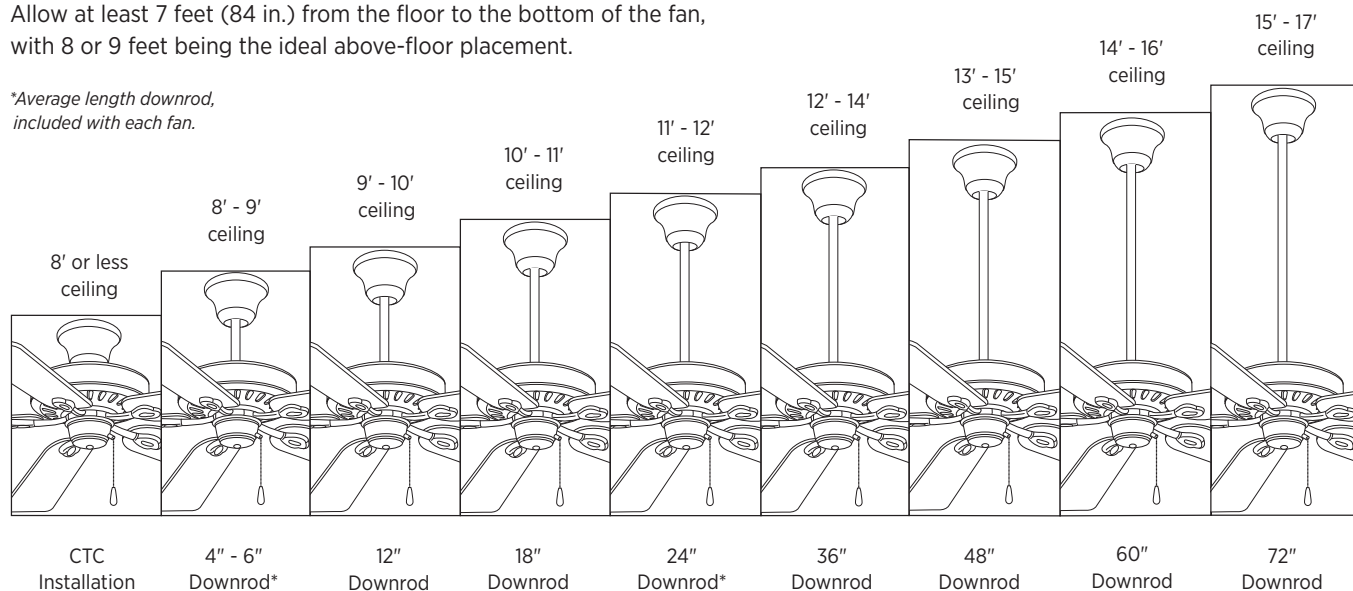

Downrod Selection Guide

Allow at least 7 feet (84 in.) from the floor to the bottom of the fan, with 8 or 9 feet being the ideal above-floor placement.

*Average length downrod, included with each fan.