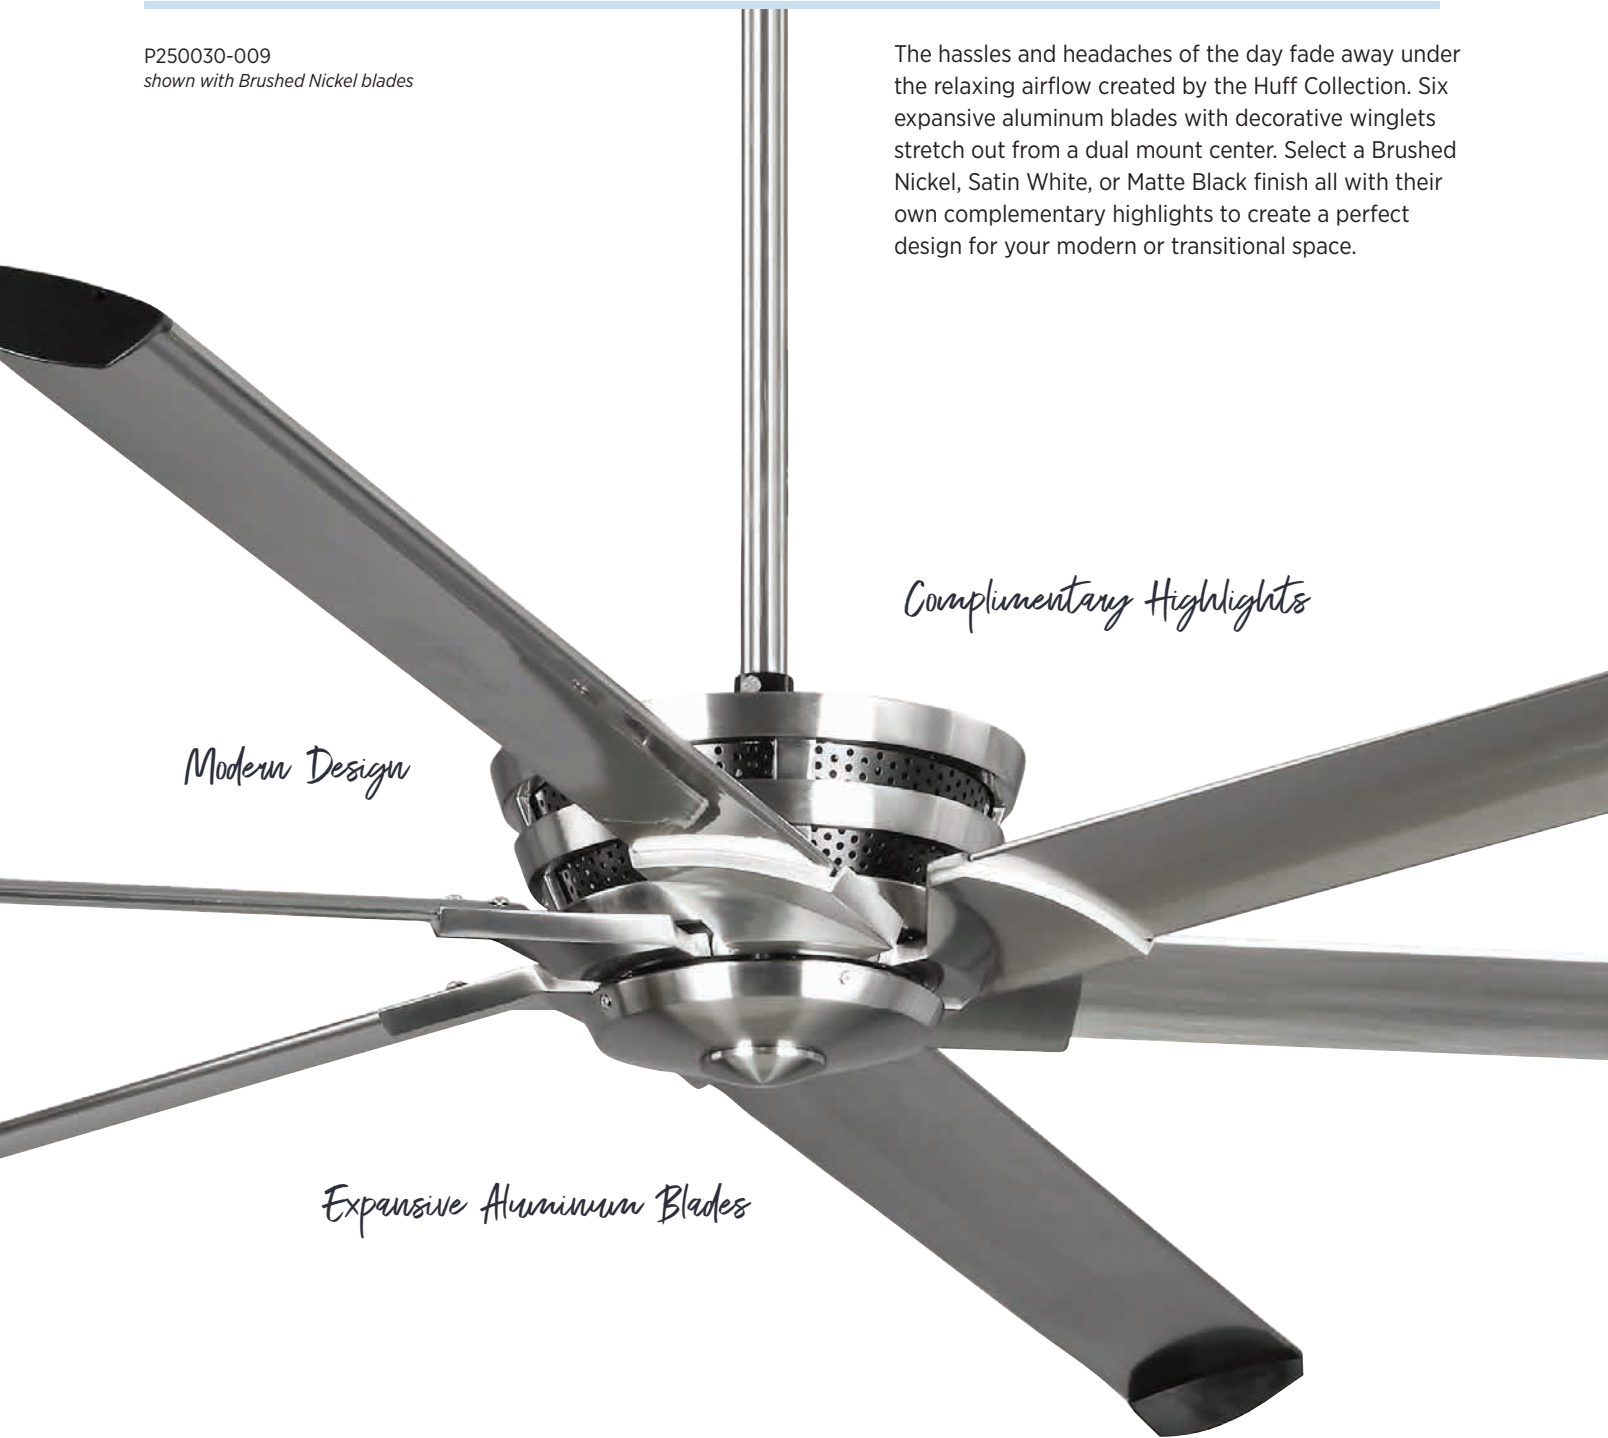

Huff

FINISHES

- Brushed Nickel - 009
- Satin White- 028
- Matte Black- 031

P250030-009
shown with Brushed Nickel blades

The hassles and headaches of the day fade away under the relaxing airflow created by the Huff Collection. Six expansive aluminum blades with decorative winglets stretch out from a dual mount center. Select a Brushed Nickel, Satin White, or Matte Black finish all with their own complementary highlights to create a perfect design for your modern or transitional space.

Complimentary Highlights

Modern Design

Expansive Aluminum Blades