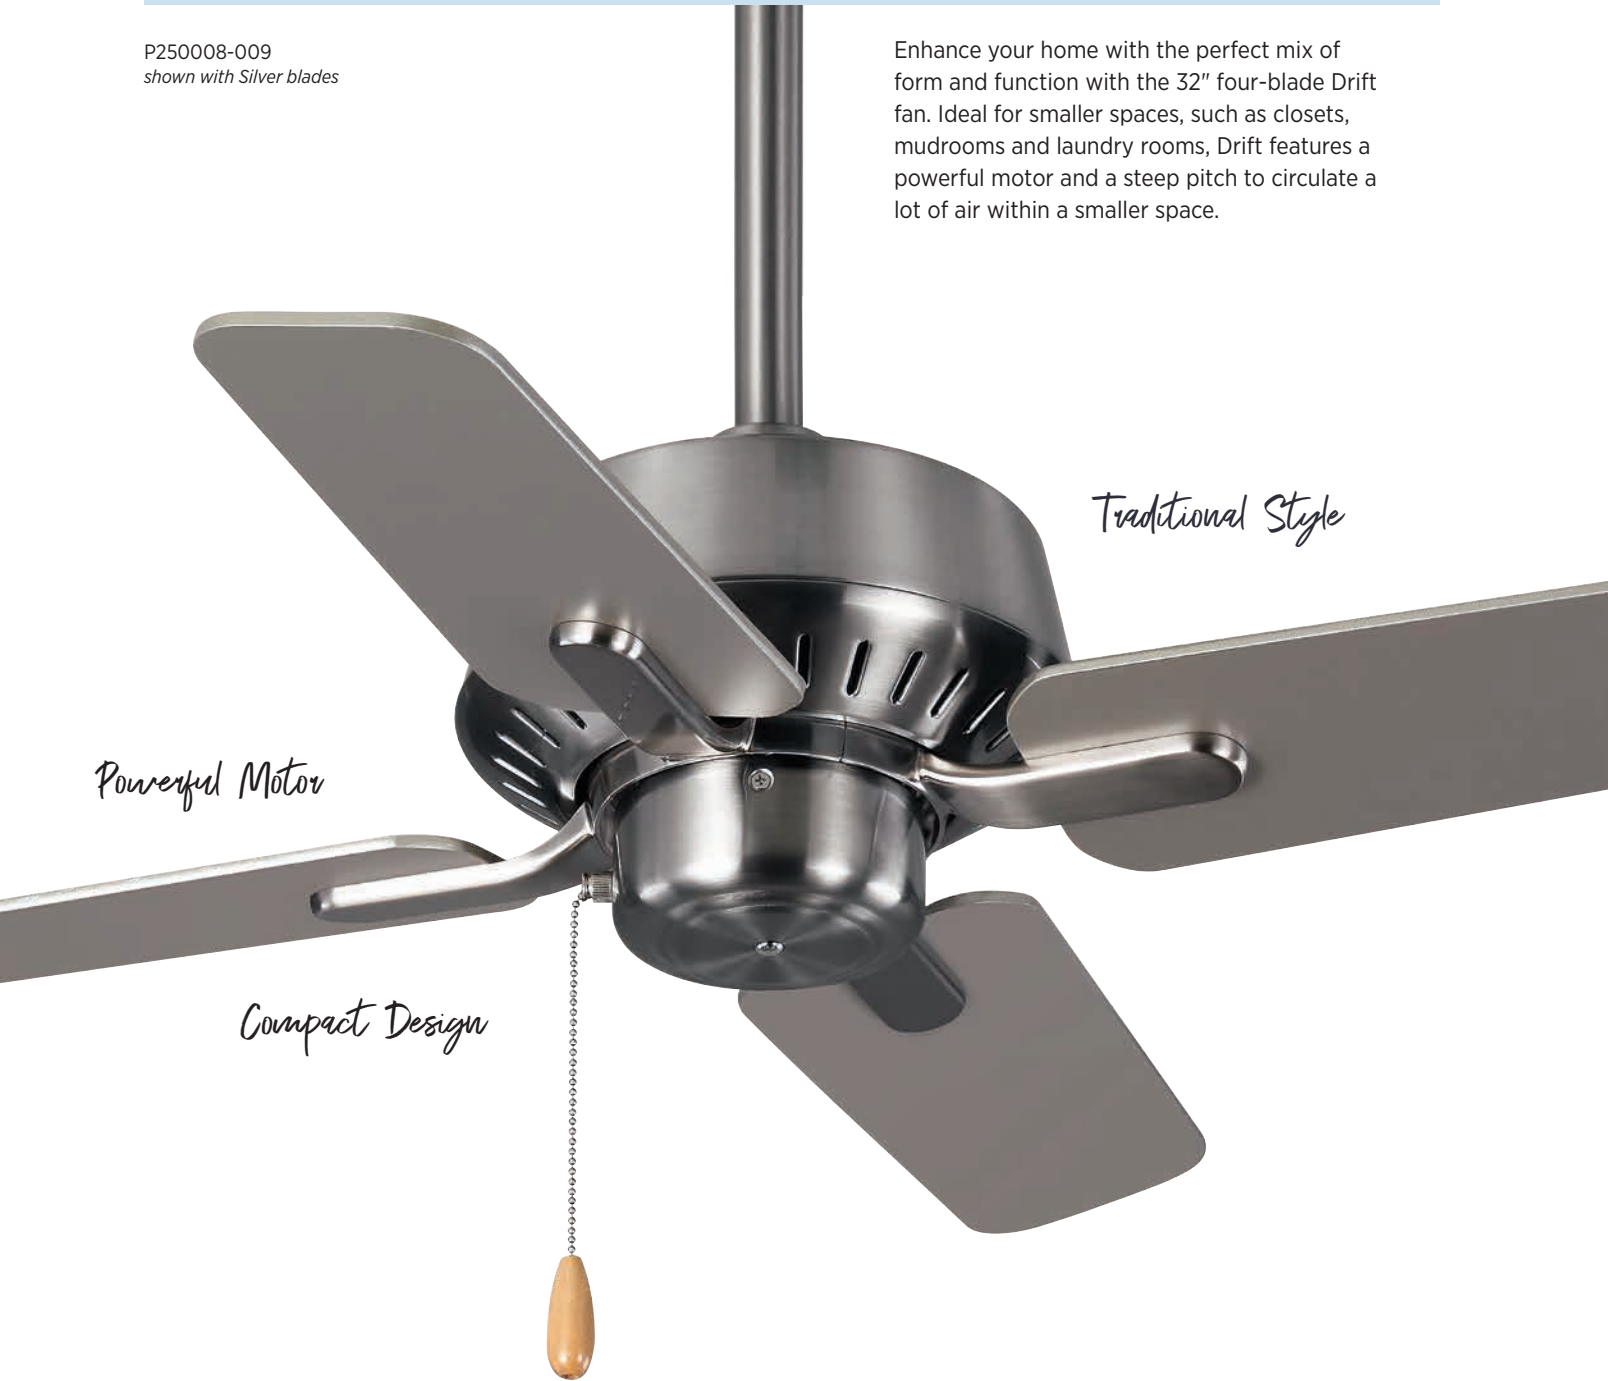

Drift

FINISHES

- Brushed Nickel - 009
- White - 030
- Architectural Bronze - 129

P250008-009
shown with Silver blades

Enhance your home with the perfect mix of form and function with the 32" four-blade Drift fan. Ideal for smaller spaces, such as closets, mudrooms and laundry rooms, Drift features a powerful motor and a steep pitch to circulate a lot of air within a smaller space.

Powerful Motor

Compact Design

Traditional Style