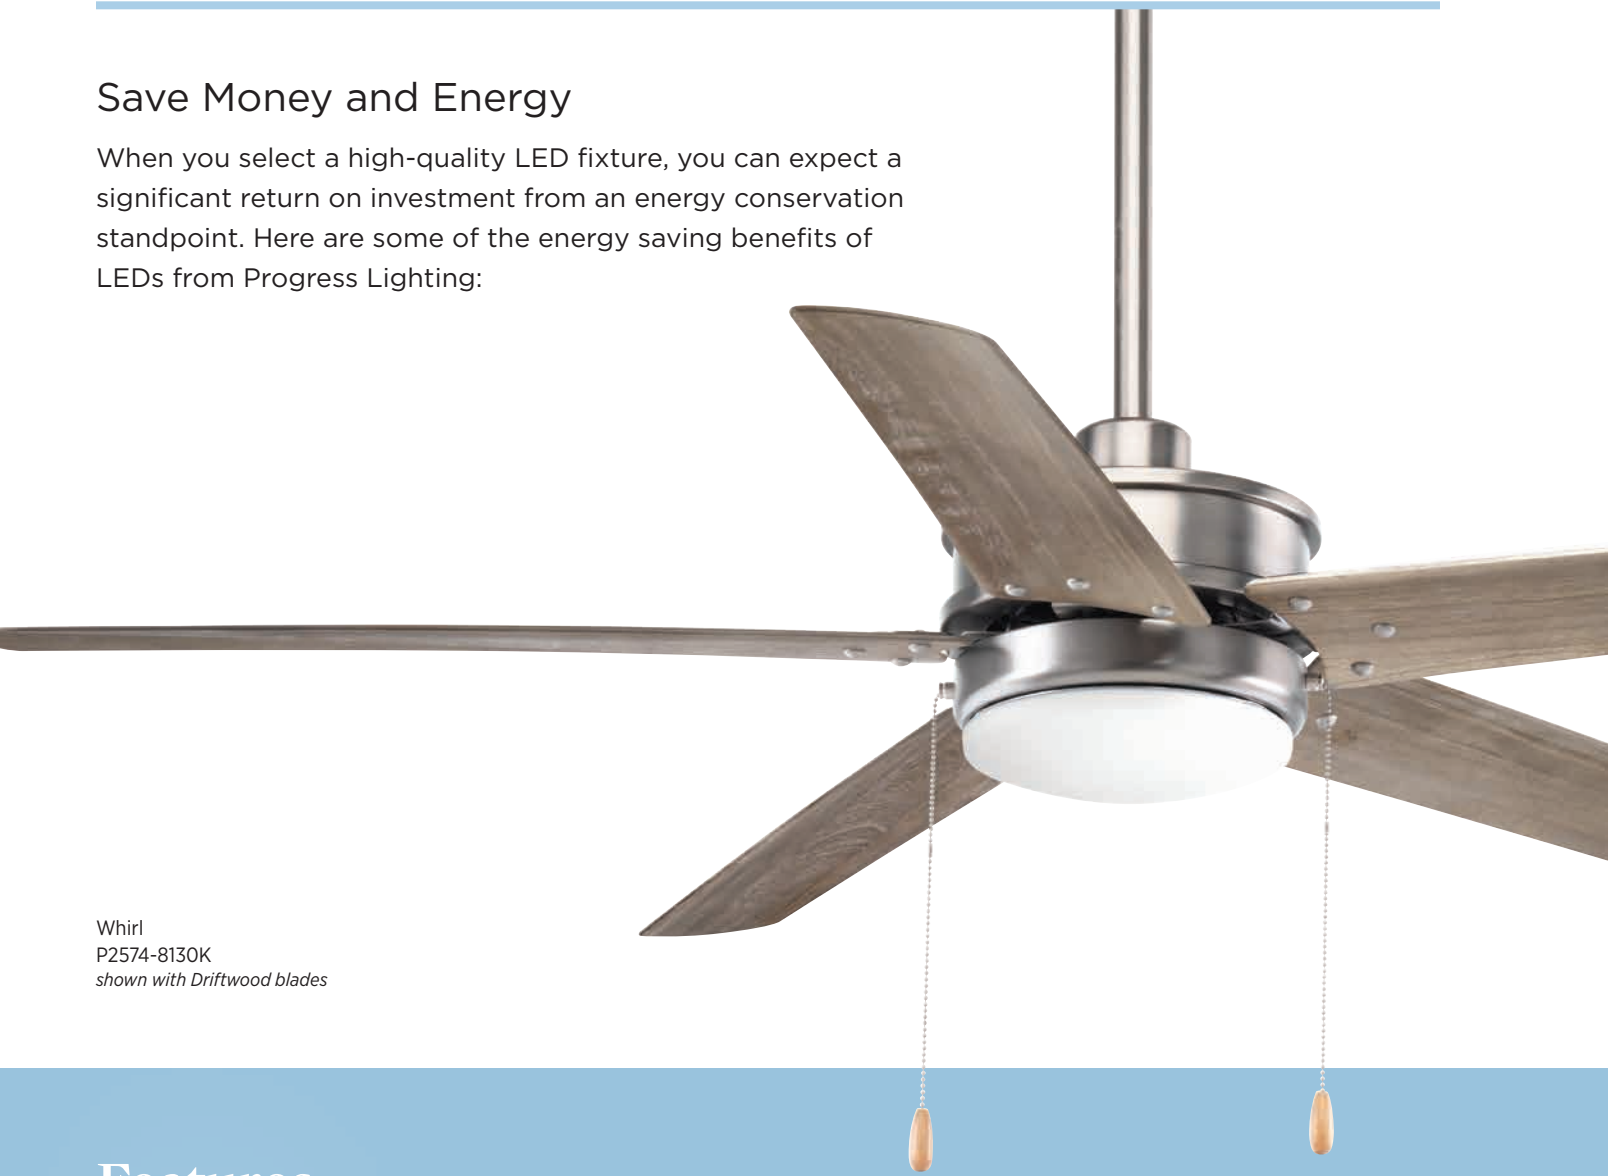

Whirl
P2574-8130K
shown with Driftwood blades

Features

LED sources use at least 75% less energy than incandescent lighting, allowing homeowners to save on operating expenses.

LEDs last 35 to 50 times longer than incandescent sources and approximately 2 to 5 times longer than fluorescent lighting. Meaning, less bulb maintenance!