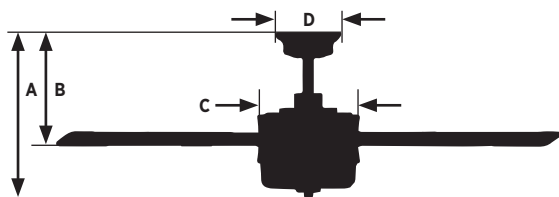

Cross Reference Chart *continued*

Fan Diagram Reference:

Model Number	Model Name	Page	Motor (MM)	Fan Diameter	Blade Pitch	Dimensions				Motor Warranty
						A	B	C	D	
P2546	Ellwood	41	212 X 25	68"	17°	16.7"	11.5"	9.63"	5.88"	Limited Lifetime
P2548	Fresno	95	188 X 25	60"	14°	17.2"	10.8"	12.75"	5.88"	Limited Lifetime
P2550	Vast	47	DC - 165	72"	14°	16.75"	13.67"	8.25"	5.13"	Limited Lifetime
P2552	Billows	101	153 X 15	52"	12°	17.5"	11.18"	9.1"	5.88"	Limited Lifetime
P2553	Trevina II	107	153 X 15	52"	12°	15.75"	10.8"	9.44"	5.88"	Limited Lifetime
P2554	Gaze	55	172 X 17	60"	12°	13.13"	10.71"	6.88"	5.13"	Limited Lifetime
P2555	Trevina II	106	153 X 12	44"	12°	15.68"	12.21"	8.38"	5.88"	Limited Lifetime
P2556	Trevina II	107	153 X 15	52"	12°	15.75"	10.8"	9.44"	5.88"	Limited Lifetime
P2558	Verada	99	153 X 18	52"	12°	16.56"	10.1"	10.19"	5.88"	Limited Lifetime
P2560	Caleb	43	212 X 25	68"	17°	18.0"	11.98"	13.75"	5.88"	Limited Lifetime
P2562	Lakehurst	153	188 X 25	60"	13.5°	15.69"	13.5"	11.25"	5.9"	Limited Lifetime
P2564	Montague	149	188 X 25	60"	13°	17.63"	12.28"	9.95"	5.9"	Limited Lifetime
P2568	Kudos	93	172 X 17	52"	13°	17.63"	13.11"	9.69"	5.95"	Limited Lifetime
P2570	Spades	57	DC188-10	56"	22°	18.13"	16.67"	8.08"	6.42"	Limited Lifetime
P2572	Vox	127	153 X 18	52"	12°	11.63"	7.13"	11.41"	9.91"	Limited Lifetime
P2574	Whirl	143	188 X 25	60"	12°	15.88"	11.93"	10.01"	5.91"	Limited Lifetime
P2576	Smyrna	147	153 X 20	52"	12°	19.44"	10.75"	11.94"	5.88"	Limited Lifetime
P2578	Tempt	97	153 X 18	52"	12°	16.19"	9.94"	10.25"	5.88"	Limited Lifetime
P2582	Gust	89	172 X 20	54"	13.5°	16.0"	13.13"	9.95"	5.91"	Limited Lifetime
P2584	Greer	73	153 X 20	54"	12°	21.56"	11.61"	7.88"	5.88"	Limited Lifetime
P2586	Glandon	69	188 X 25	60"	12°	17.06"	13.09"	9.06"	5.88"	Limited Lifetime
P2588	Braden	125	172 X 20	56"	13°	9.81"	7.23"	7.70"	7.70"	Limited Lifetime
P2590	Shaffer	79	188 X 20	56"	13.5°	16.31"	12.65"	10.16"	6.25"	Limited Lifetime
P2592	Oriole	63	172 X 20	60"	21°	14.56"	12.5"	9.17"	6.0"	Limited Lifetime
P2594	Sanford	37	N/A	23"	31.7°	17.69"	13.13"	22.81"	5.12"	Limited Lifetime
P2596	Edisto	139	172 X 17	54"	20°	14.88"	9.85"	11.01"	5.91"	Limited Lifetime
P2598	Olson	87	172 X 20	52"	13.5°	19.94"	8.75"	9.30"	6.0"	Limited Lifetime
P2599	Uni Pack	118	153 X 12	52"	11°	17.56"	9.58"	11.0"	5.13"	30yr Limited