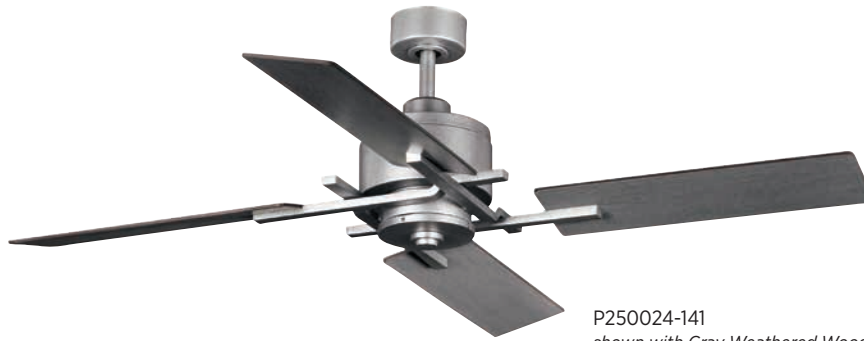

P250024-141
shown with Gray Weathered Wood blades

P250024-143 Graphite

Graphite

Gray Weathered Wood