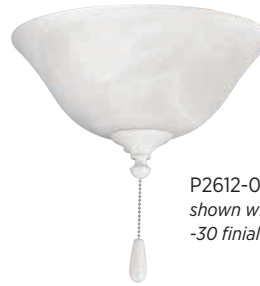

P2612-01WB
shown with
-20 finial

P2612-01WB
shown with
-30 finial