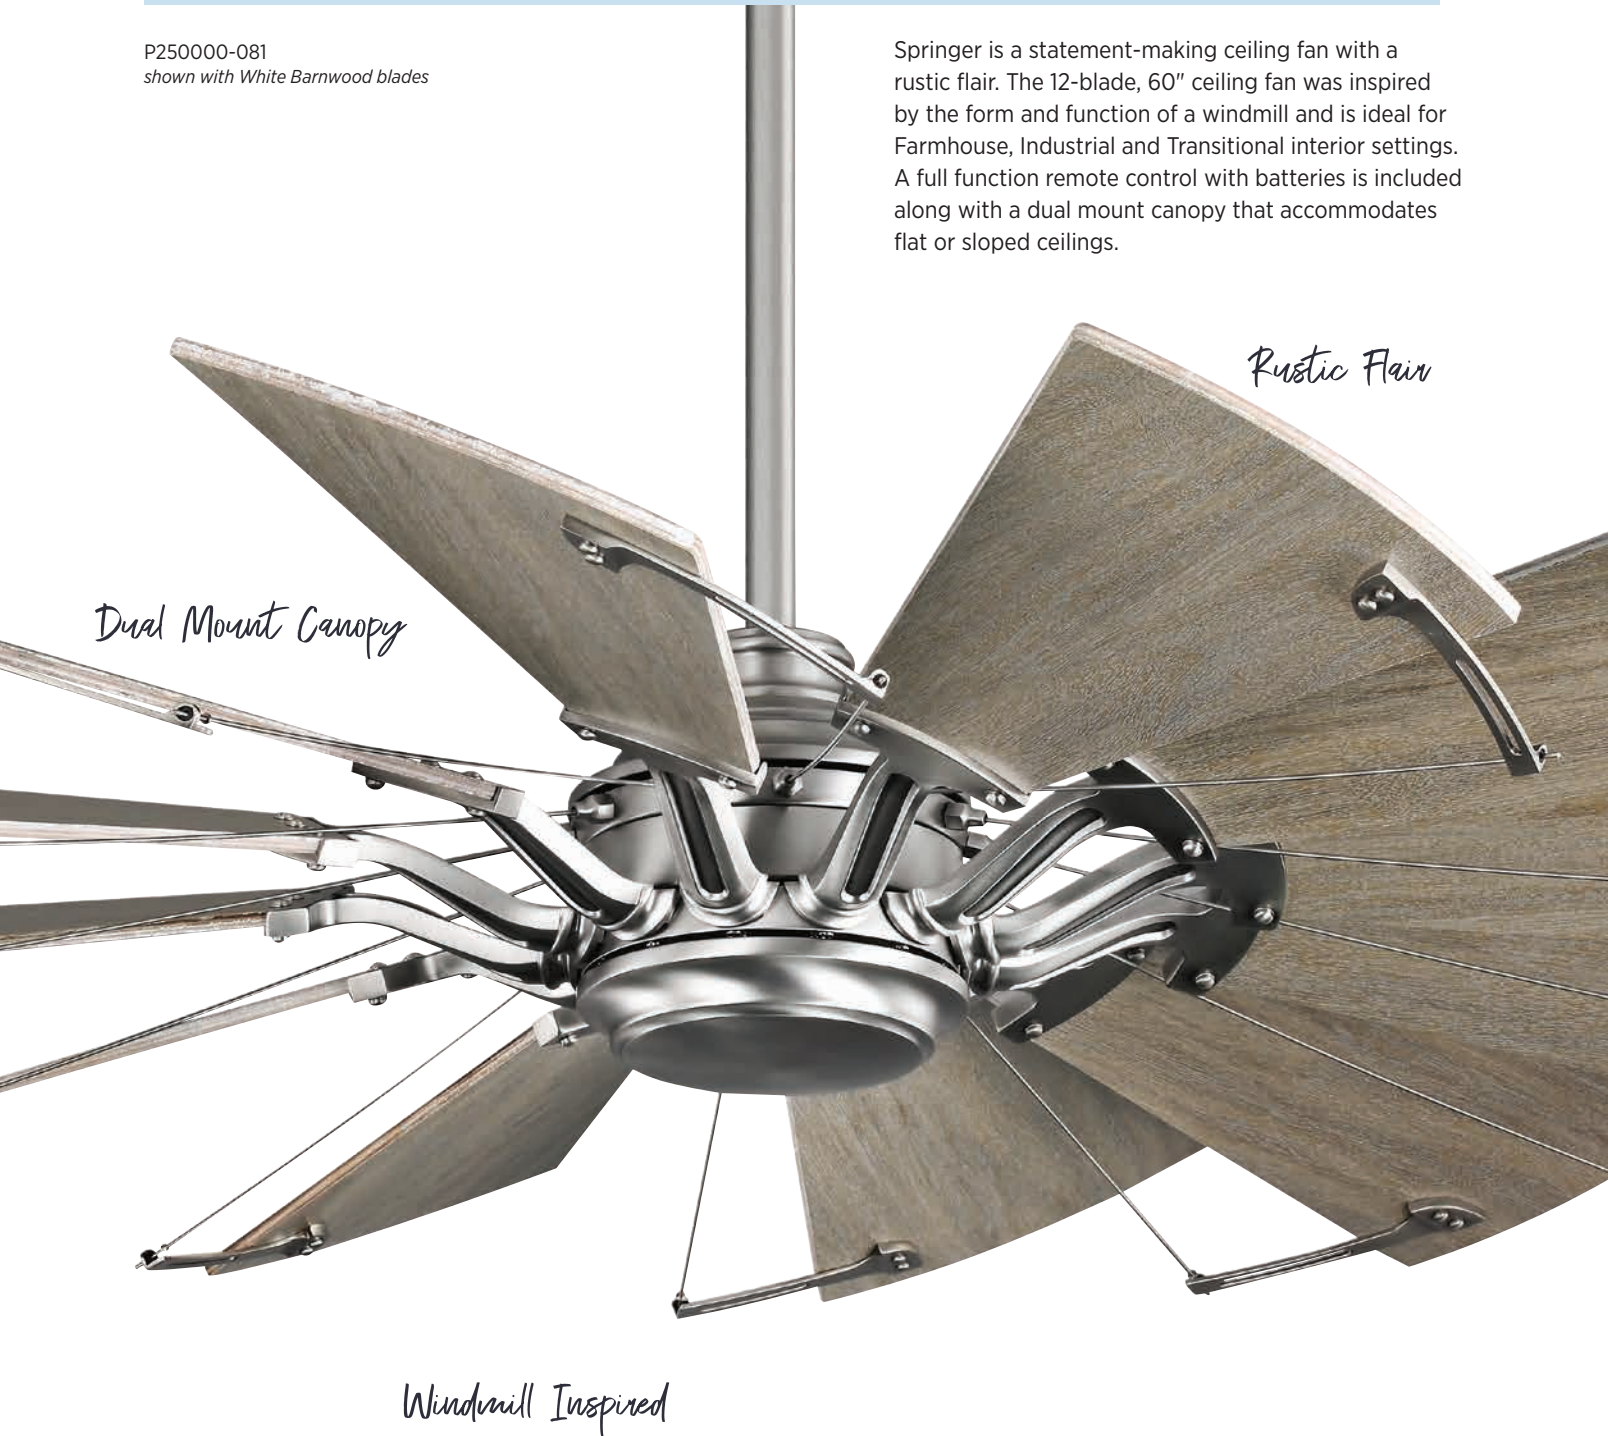

- Antique Nickel - 081
- Architectural Bronze - 129

P250000-081
shown with White Barnwood blades

Springer is a statement-making ceiling fan with a rustic flair. The 12-blade, 60" ceiling fan was inspired by the form and function of a windmill and is ideal for Farmhouse, Industrial and Transitional interior settings. A full function remote control with batteries is included along with a dual mount canopy that accommodates flat or sloped ceilings.