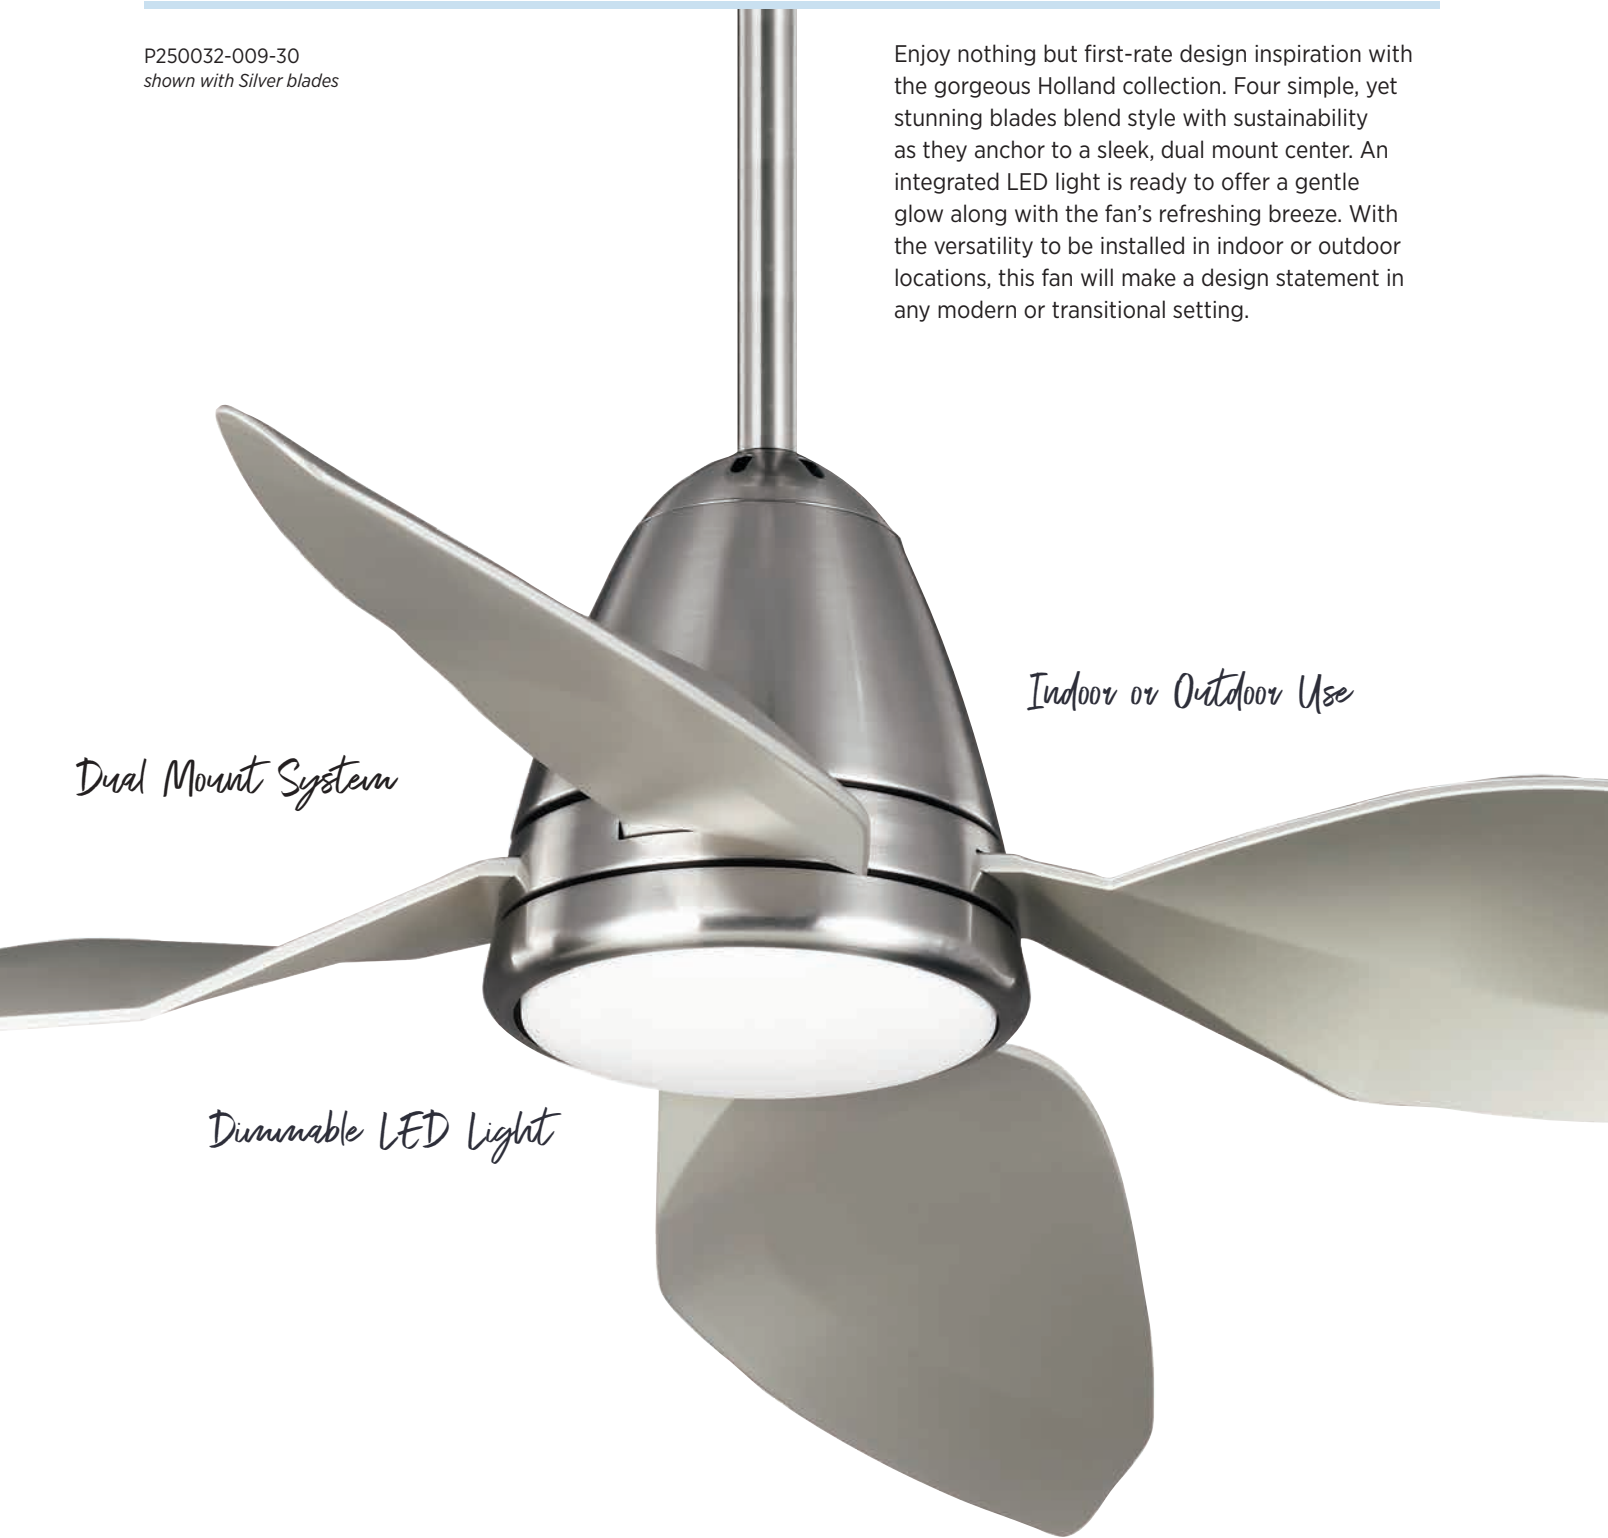

Enjoy nothing but first-rate design inspiration with the gorgeous Holland collection. Four simple, yet stunning blades blend style with sustainability as they anchor to a sleek, dual mount center. An integrated LED light is ready to offer a gentle glow along with the fan's refreshing breeze. With the versatility to be installed in indoor or outdoor locations, this fan will make a design statement in any modern or transitional setting.