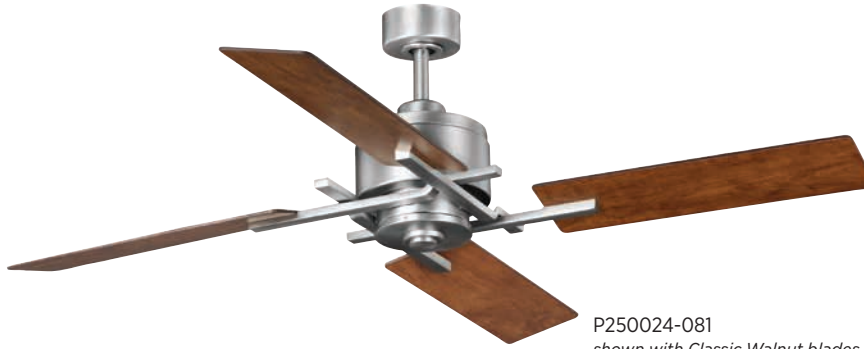

SIZE

54" dia., 14-1/2" ht.
80" lead wires.

Bedwin

FINISHES

- Antique Nickel - 081
- Galvanized - 141
- Graphite - 143

P250024-081
shown with Driftwood blades

Recall charming, rustic lattice work with the Bedwin Collection's farmhouse-inspired ceiling fan. With three finishes to pick from and four rough hewn plywood blades circling a handsome dual mount canopy, this ceiling fan is sure to help transform any living space into a cool paradise of relaxation.

Plywood Blades

Dual Mount System

Farmhouse Inspired Design

Bedwin

P250024-081
shown with Classic Walnut blades

P250024-081 Antique Nickel

Driftwood

Classic Walnut