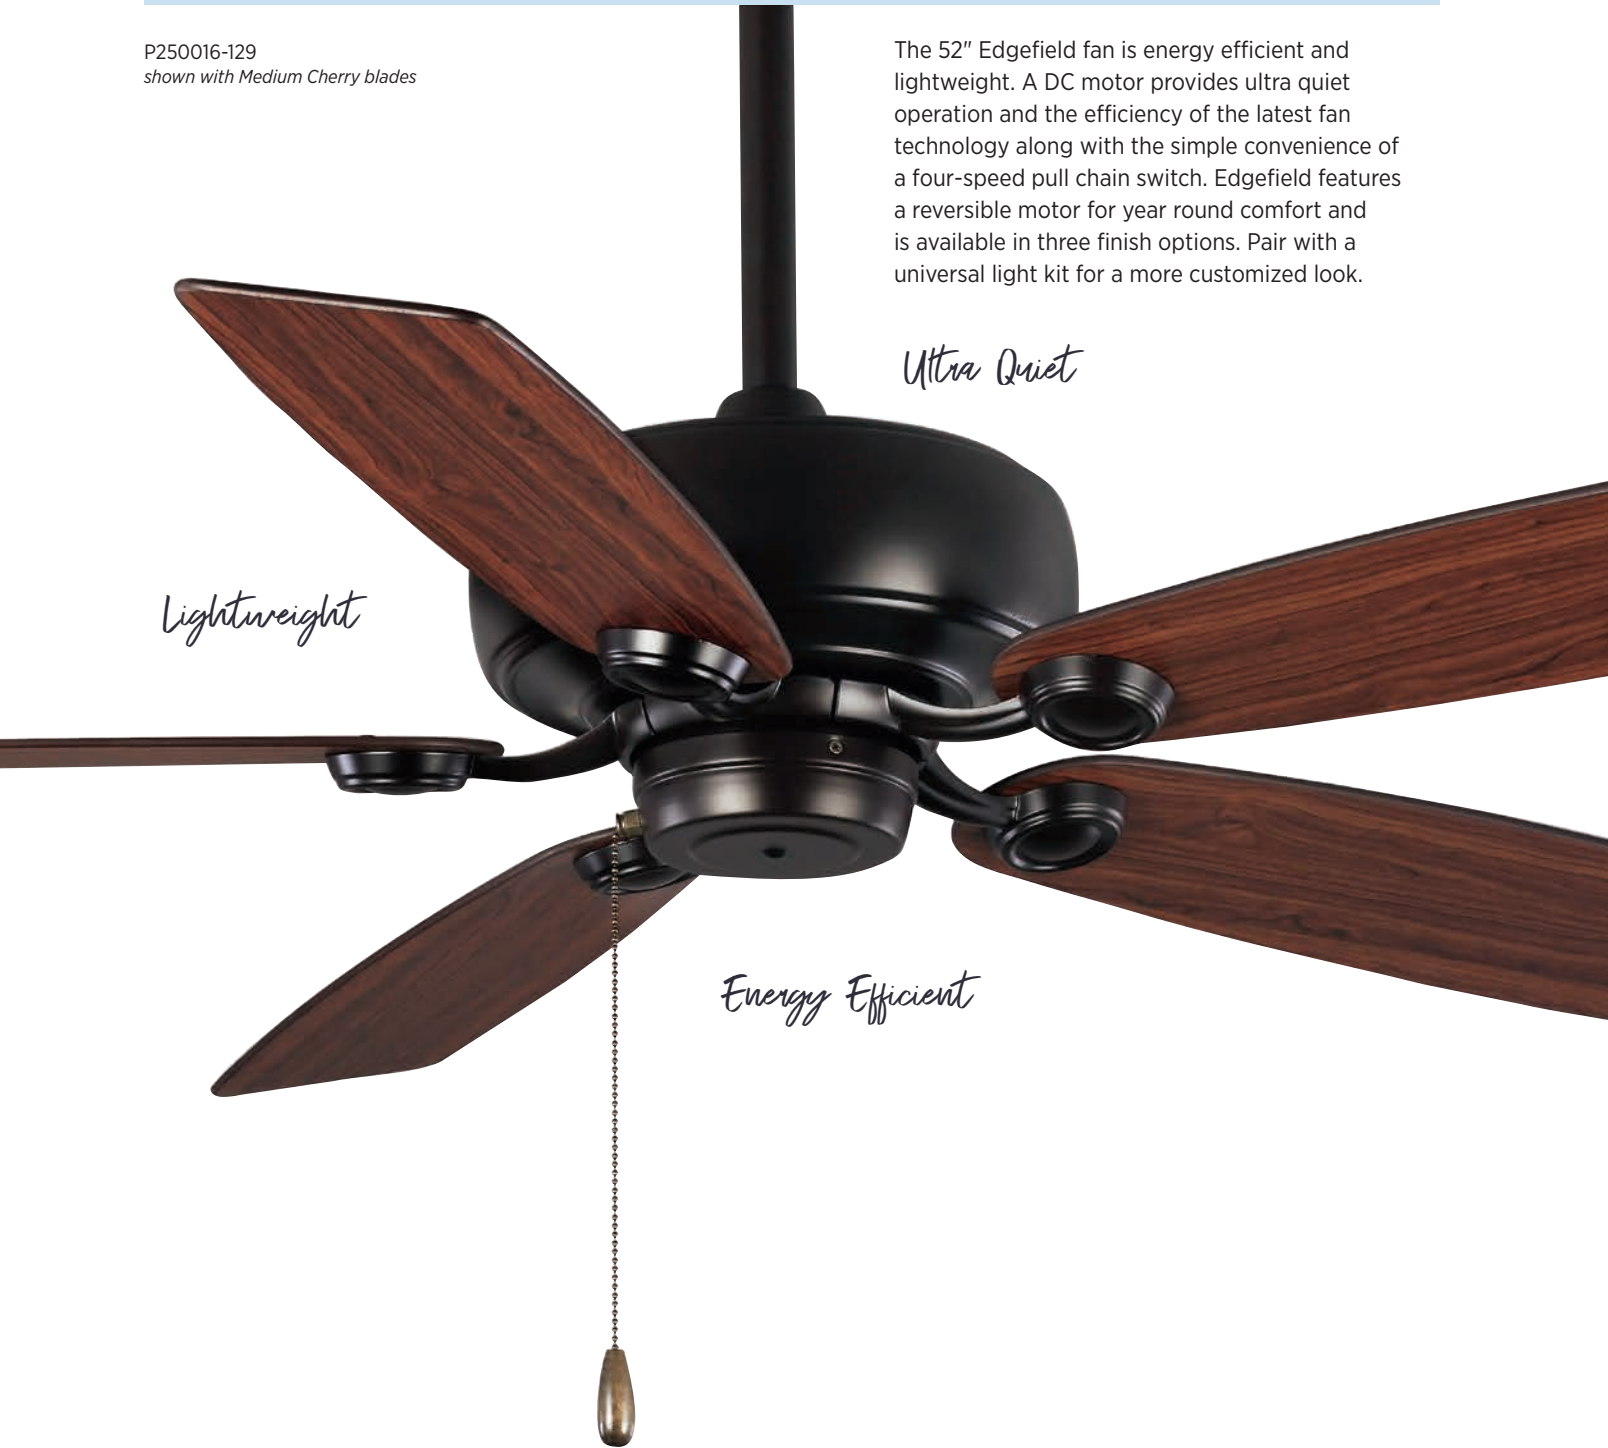

Edgefield

FINISHES

- Brushed Nickel - 009
- White - 030
- Architectural Bronze - 129

P250016-129
shown with Medium Cherry blades

The 52" Edgefield fan is energy efficient and lightweight. A DC motor provides ultra quiet operation and the efficiency of the latest fan technology along with the simple convenience of a four-speed pull chain switch. Edgefield features a reversible motor for year round comfort and is available in three finish options. Pair with a universal light kit for a more customized look.

Ultra Quiet

Lightweight

Energy Efficient