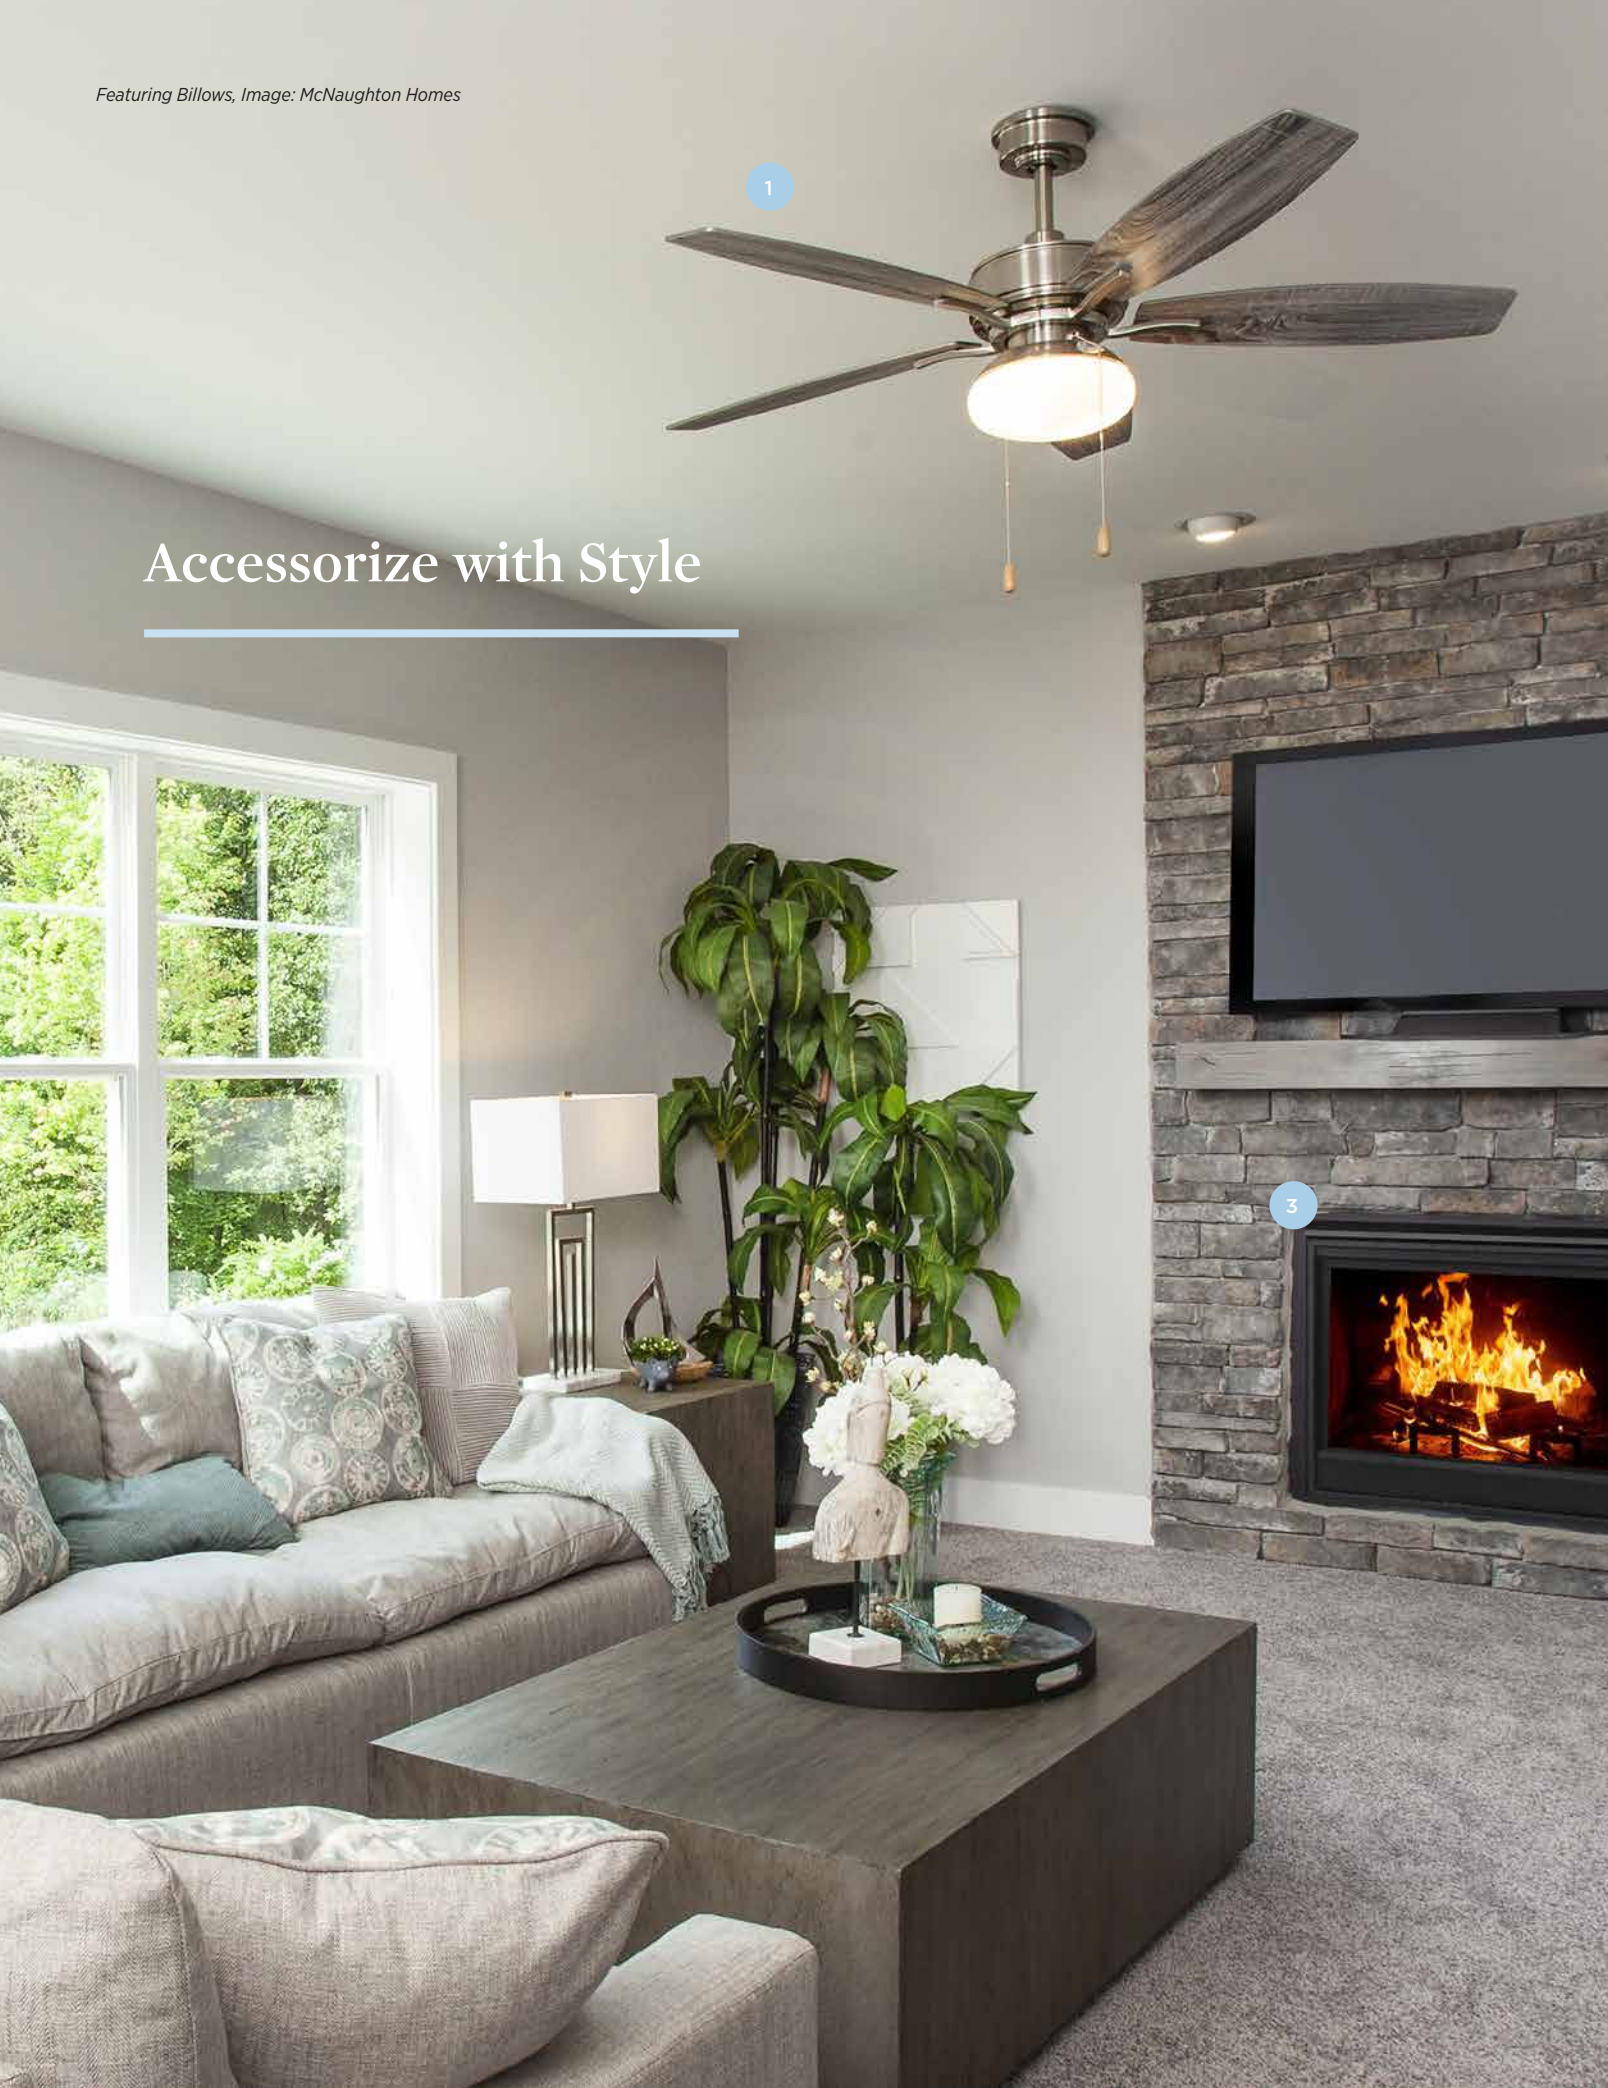

SIZE

52" dia., 17-1/2" ht.
80" lead wires.

LAMP

Two medium base, 3000K, LED lamps included. 90 CRI, 800 lumens/lamp, dimmable (with added remote or wall control).

1

Accessorize with Style

3

2