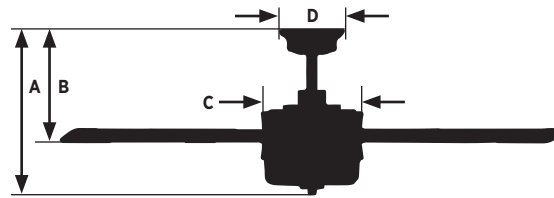

Cross Reference Chart

Here's where you'll find the specifications you'll need to purchase the perfect fan for your space. Search by Model Number, Name or Page Number.

Fan Diagram Reference:

Model Number	Model Name	Page	Motor (MM)	Fan Diameter	Blade Pitch	Dimensions				Motor Warranty
						A	B	C	D	
P250000	Springer	27	DC-165	60"	22°	17.38"	13.19"	8.38"	6.06"	Limited Lifetime
P250002	Farris	29	DC-125N	60"	18°-13°	15.63"	12.5"	7.5"	5.13"	Limited Lifetime
P250004	Teasley	65	188 X 15	56"	12.5°	22.44"	12.56"	10.88"	6.44"	Limited Lifetime
P250006	Loring	35	120 X 20	33"	13.5°	15.19"	9.02"	6.06"	7.73"	Limited Lifetime
P250008	Drift	121	153 X 12	32"	13°	14.38"	11.75"	9.25"	5.9"	Limited Lifetime
P250010	Royer	67	172 X 20	56"	13°	17.82"	16.39"	1.035"	5.13"	Limited Lifetime
P250012	Gulliver	33	N/A	23"	N/A	18.13"	N/A	5.75"	7.31"	Limited Lifetime
P250016	Edgefield	113	DC-125N	52"	13°	14.44"	12.5"	11.0"	5.18"	Limited Lifetime
P250022	Chapin	75	188 X 22	54"	14°	15.88"	14.45"	9.75"	5.18"	Limited Lifetime
P250024	Bedwin	77	DC-125N	54"	14°	15.44"	12.25"	8.69"	5.18"	Limited Lifetime
P250026	Arlo	51	DC153-20NS	60"	13°	18.56"	14.0"	8.25"	5.18"	Limited Lifetime
P250028	Lindale	123	153 X 18	52"	13°	11.19"	8.0"	8.25"	5.96"	Limited Lifetime
P250030	Huff	45	DC168-25NS	96"	14°	15.44"	12.0"	11.63"	6.25"	Limited Lifetime
P250032	Holland	61	DC153-10NS	60"	23°	16.63"	13.56"	8.56"	5.12"	Limited Lifetime
P250034	Alfresco	135	188 X 15	54"	13°	19.25"	11.88"	12.0"	5.94"	Limited Lifetime
P250036	Albin	151	172 X 17	54"	13°	15.63"	10.62"	11.01"	6.31"	Limited Lifetime
P250038	Bixby	53	DC125-30NS	60"	18°	17.69"	15.12"	6.93"	5.19"	Limited Lifetime
P250040	Rudder	137	DC153-10NS	56"	14°	16.01"	12.0"	9.13"	6.31"	Limited Lifetime
P2500	Builder	117	153 X 10	42"	12°	12.25"	9.65"	9.5"	5.13"	15yr Limited
P2501	Builder	119	153 X 12	52"	11°	12.71"	9.58"	11.0"	5.13"	30yr Limited
P2502	52" Patio Fan	156	153 X 17	52"	11°	12.75"	10.2"	11.75"	5.13"	15yr Limited
P2503	Performance	116	188 X 15	52"	14°	15.25"	12.56"	12.19"	6.5"	Limited Lifetime
P2521	Signature	105	153 X 18	52"	12°	14.63"	11.5"	11.75"	6.5"	30yr Limited
P2524	Hugger	129	153 X 10	42"	11°	8.31"	5.5"	10.0"	10.0"	15yr Limited
P2525	Hugger	128	153 X 13	52"	11°	8.13"	5.93"	11.06"	11.06"	15yr Limited
P2526	Deco Patio Fan	155	188 X 20	52"	12°	17.38"	14.25"	12.13"	6.5"	15yr Limited
P2530	Signature Plus	111	153 X 18	54"	12°	15.13"	10.4"	11.8"	6.5"	30yr Limited
P2531	Clifton Heights	115	153 X 18	52"	12.5°	15.75"	12.7"	7.88"	6.5"	30yr Limited
P2533	Patio Fan	156	153 X 18	54"	12°	18.75"	13.34"	11.38"	6.5"	30yr Limited
P2539	Signature Plus II	110	153 X 18	54"	12°	15.3"	11.2"	11.8"	6.5"	Limited Lifetime
P2540	Harranvale	83	153 X 20	54"	12°	16.38"	12.1"	12.63"	5.88"	Limited Lifetime
P2542	Soar	81	153 X 20	54"	12°	14.7"	11.05"	10.1"	5.88"	Limited Lifetime
P2544	Graceful	85	153 X 20	54"	12°	16.38"	11.5"	9.75"	5.88"	Limited Lifetime

Continued on following spread.