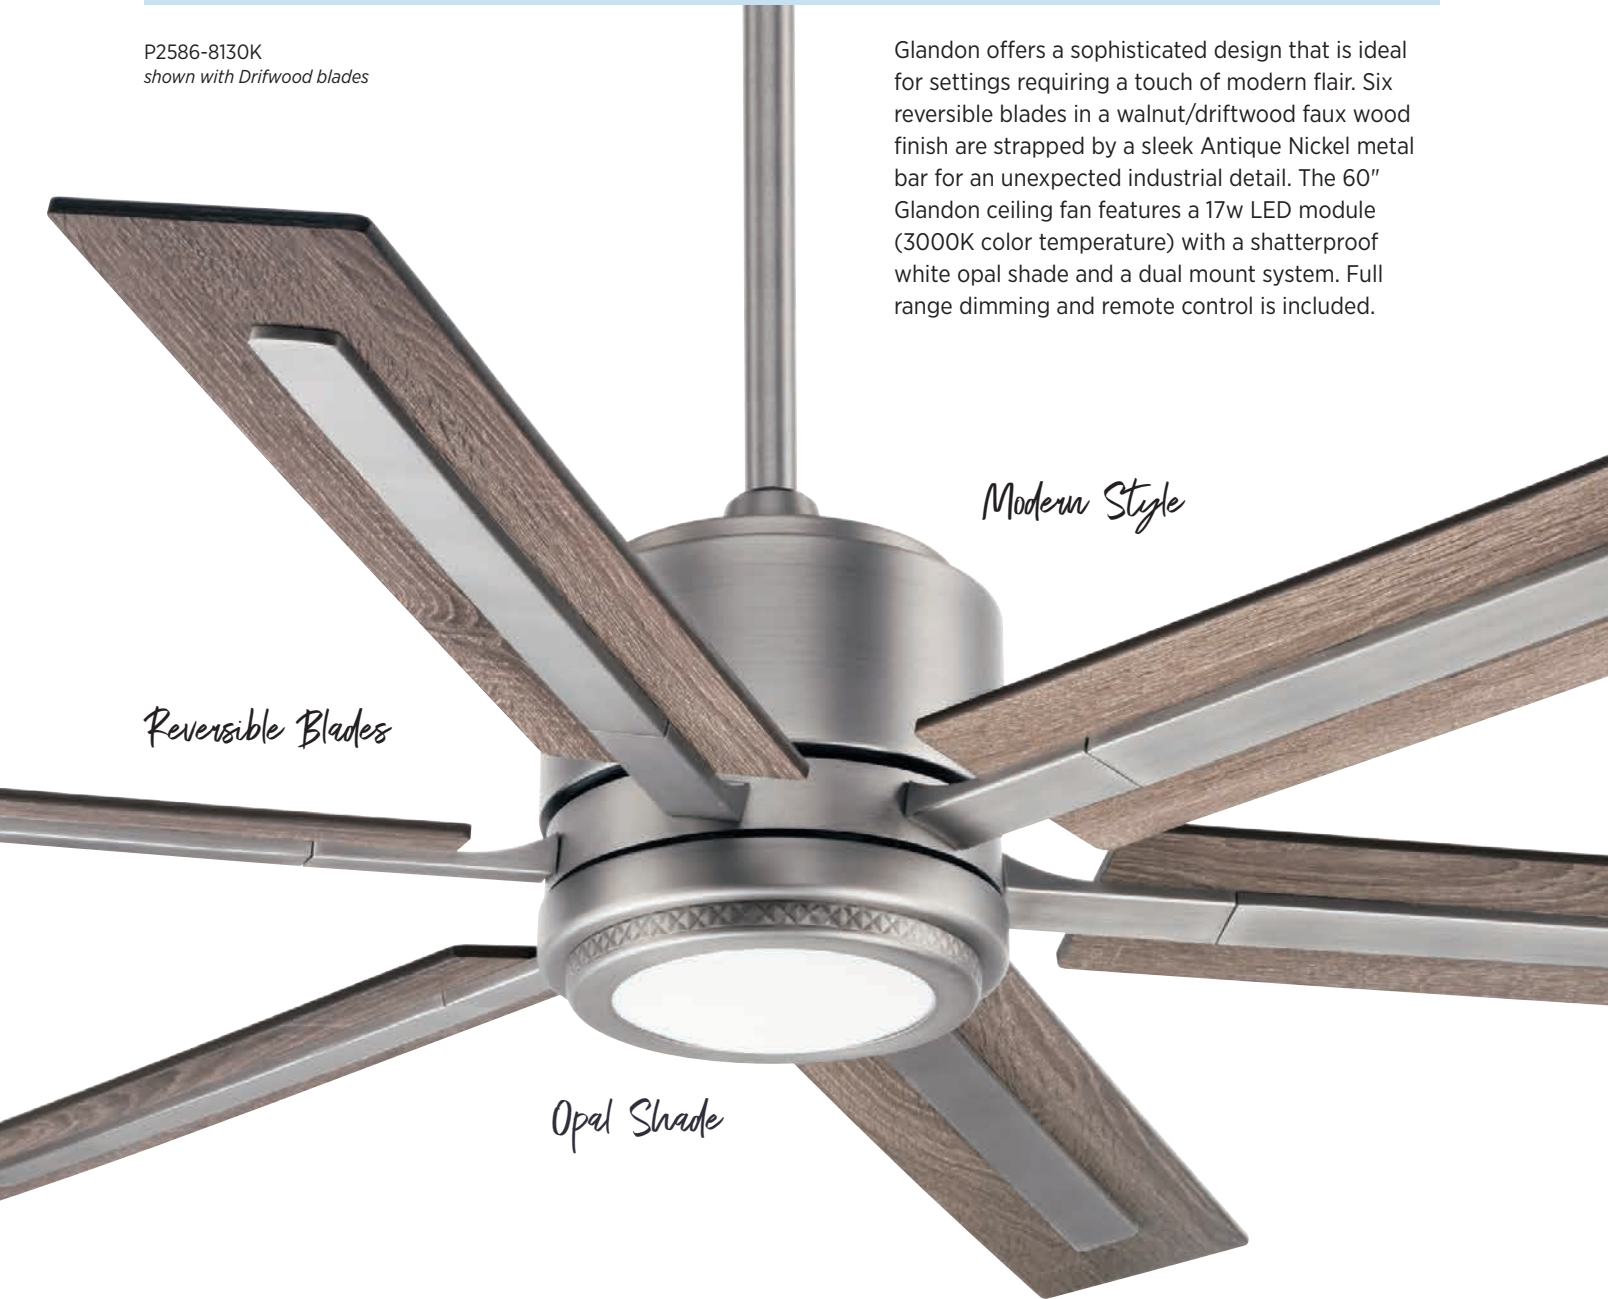

SIZE

60" dia., 17-7/8" ht.
80" lead wires.

Glandon

FINISHES

- Gilded Iron - 71
- Antique Nickel - 81

P2586-8130K
shown with Drifwood blades

Glandon offers a sophisticated design that is ideal for settings requiring a touch of modern flair. Six reversible blades in a walnut/driftwood faux wood finish are strapped by a sleek Antique Nickel metal bar for an unexpected industrial detail. The 60" Glandon ceiling fan features a 17w LED module (3000K color temperature) with a shatterproof white opal shade and a dual mount system. Full range dimming and remote control is included.