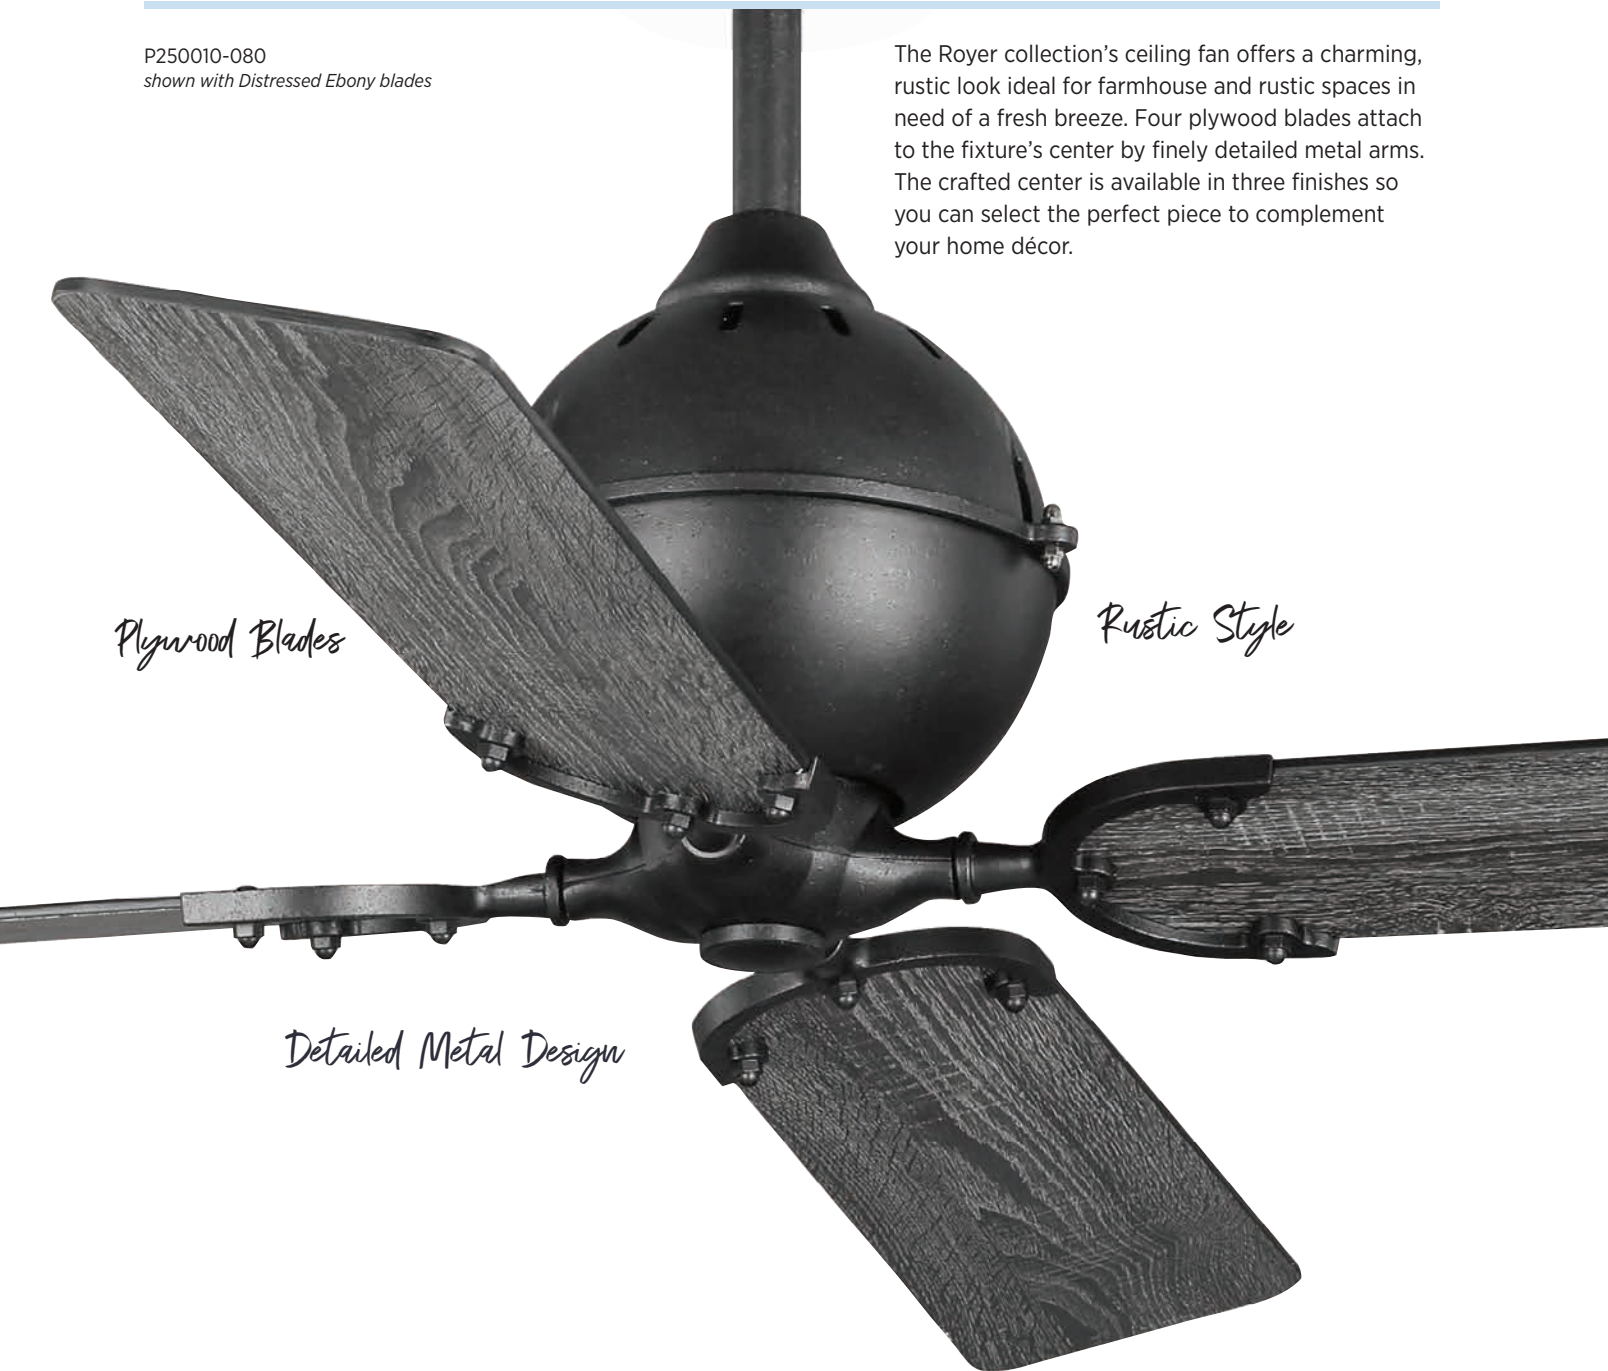

P250010-080
shown with Distressed Ebony blades

The Royer collection's ceiling fan offers a charming, rustic look ideal for farmhouse and rustic spaces in need of a fresh breeze. Four plywood blades attach to the fixture's center by finely detailed metal arms. The crafted center is available in three finishes so you can select the perfect piece to complement your home décor.